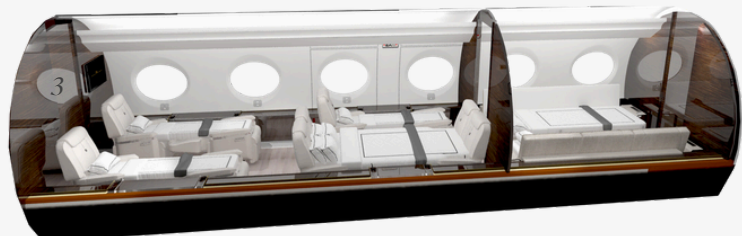

Gulfstream G650

An airy layout, warm wood detailing, and soft neutral tones create a welcoming approach to luxury travel. Relaxed and effortlessly comfortable, the cabin is designed to encourage connection, conversation, and ease throughout the journey.

2018
YEAR OF MANUFACTURE

16
PASSENGERS

6
COMFORTABLE BEDS

High Speed
WI-FI NETWORK

5.5 m³
BAGGAGE

DAY CONFIGURATION

NIGHT CONFIGURATION

*2018
Gulfstream
G650*