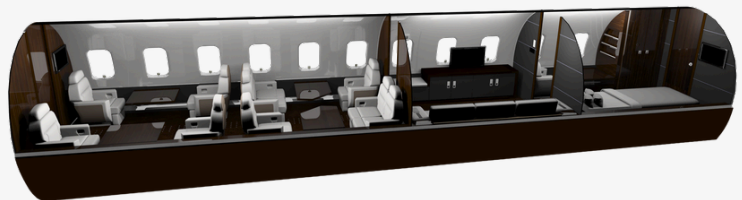

 **Bombardier**

Global 7500

A timeless cabin finished in ivory leather and rich dark wood, creating a refined setting for long-range travel. Well suited for focused work or quiet moments in flight, this aircraft delivers a polished and dependable onboard experience shaped by extensive global operations.

2020
YEAR OF MANUFACTURE

14
PASSENGERS

6
COMFORTABLE BEDS

High Speed
WI-FI NETWORK (STARLINK)

5.5 m³
BAGGAGE

DAY CONFIGURATION

NIGHT CONFIGURATION

*2020
Bombardier
Global 7500*