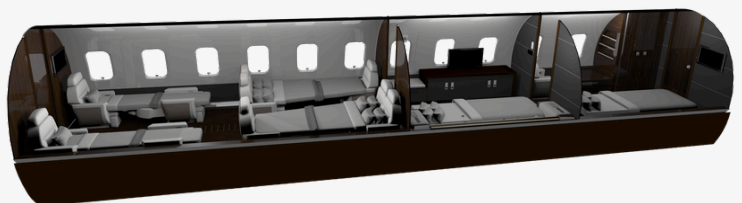

 **Bombardier**

Global 7500

A timeless cabin finished in ivory leather and rich dark wood, creating a refined setting for long-range travel. Well suited for focused work or quiet moments in flight, this aircraft delivers a polished and dependable onboard experience shaped by extensive global operations.

2020
YEAR OF MANUFACTURE

14
PASSENGERS

6
COMFORTABLE BEDS

High Speed
WI-FI NETWORK (STARLINK)

5.5 m³
BAGGAGE

DAY CONFIGURATION

NIGHT CONFIGURATION

*2020
Bombardier
Global 7500*